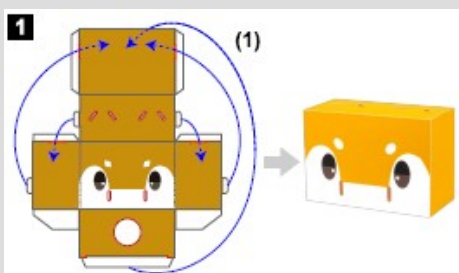

# SHIBA INU

THE SHIBA INU IS A JAPANESE BREED OF HUNTING DOG.. A SMALL, ALERT AND AGILE DOG THAT COPE VERY WELL WITH MOUNTAINOUS TERRAIN AND HIKING TRAILS.

Canon

/@COLEGIOSANSFACON/

/@COLSANSFACON/

/@COLPRESENTACIONANSFACON/