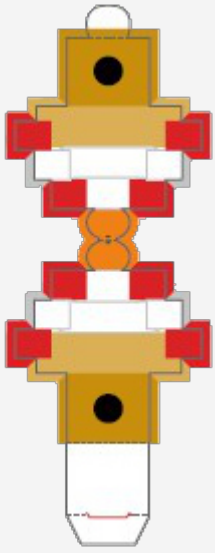

4

6

7

8

[/@COLEGIOSANSFACON/](#)

[/@COLSANSFACON/](#)

[/@COLPRESENTACIONANSFACON/](#)

[/@COLPRESENTACIONANSFACON/](#)