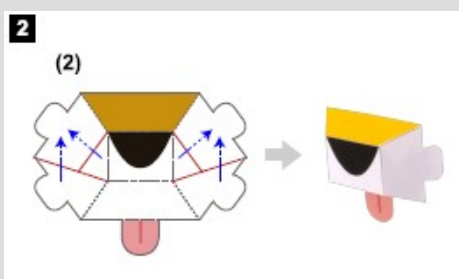

# SHIBA INU

THE SHIBA INU IS A JAPANESE BREED OF HUNTING DOG.. A SMALL, ALERT AND AGILE DOG THAT COPE VERY WELL WITH MOUNTAINOUS TERRAIN AND HIKING TRAILS.

Canon

/@COLEGIOSANSFACON/

/@COLSANSFACON/

/@COLPRESENTACIONANSFACON/