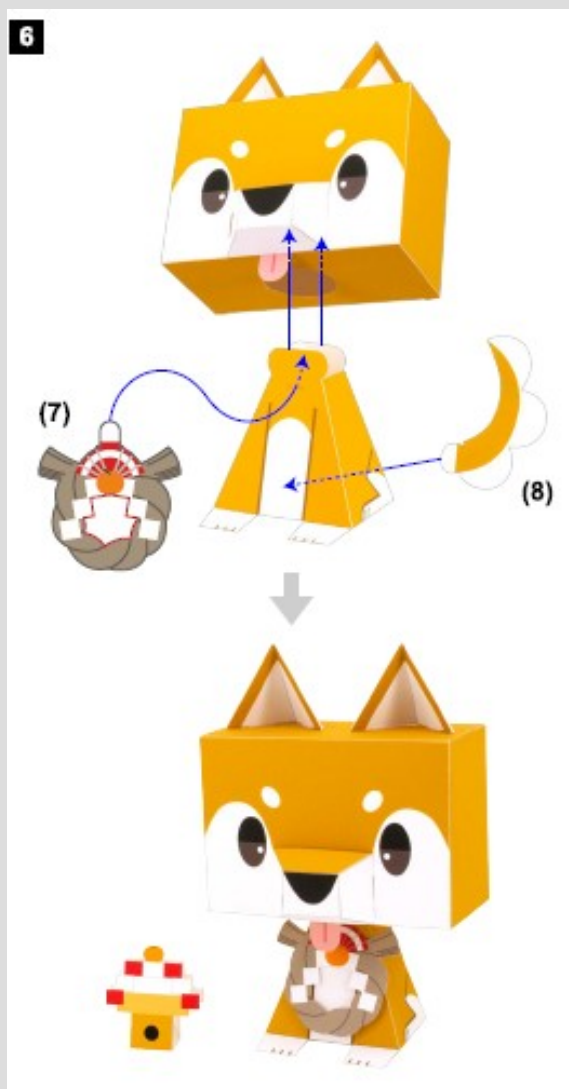

# SHIBA INU

THE SHIBA INU IS A JAPANESE BREED OF HUNTING DOG.. A SMALL, ALERT AND AGILE DOG THAT COPE VERY WELL WITH MOUNTAINOUS TERRAIN AND HIKING TRAILS.

Canon

/@COLEGIOSANSFACON/

/@COLSANSFACON/

/@COLPRESENTACIONANSFACON/